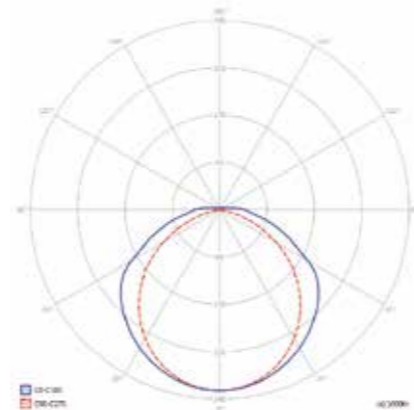

Wars 2x60 LED