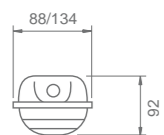

Wars LED

- › Stopień ochrony IP65 / IP65 protection rating
- › Korpus i klosz wykonany z poliwęglanu (PC) / Body and lampshade made of PC
- › Napięcie zasilania: 230 V 50 Hz lub 220 V DC / Power supply voltage: 230 V 50 Hz or 220 V DC
- › Okablowanie przystosowane do świetlówek LED / Wiring adapted for LED tubes
- › Montaż sufitowy lub na zwieszakach – regulowany / Ceiling installation or pendant type instalation – adjustable
- › Świetłówki LED w zestawie tylko w modelach awaryjnych / LED Tubes included only in emergency models
- › Do oświetlania hal przemysłowych, magazynów, tuneli, piwnic, garaży itp. oraz do oświetlania dróg i wyjść ewakuacyjnych w budynkach użyteczności publicznej / For illuminating industrial halls, warehouses, tunnels, basements, garages etc., evacuation directions and designating evacuation exits in public utility buildings
- › Zakres temperatury pracy: ta 10°C ÷ 50°C / Temperature working range: ta 10°C ÷ 50°C