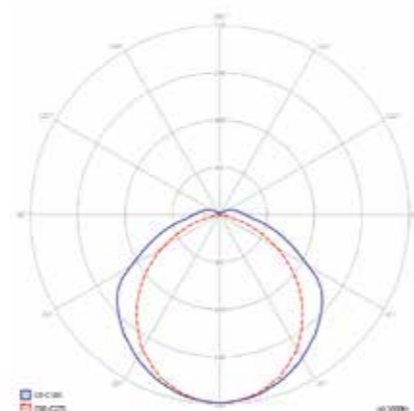

Wars 2x120 LED

Wars 2x150 LED