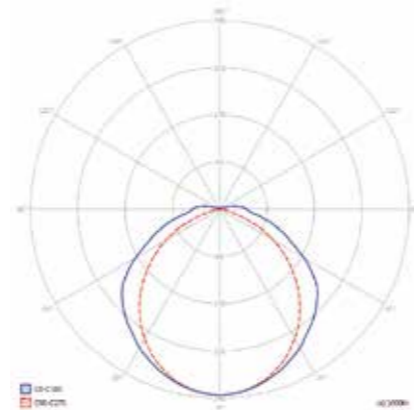

Wars LED

- › Stopień ochrony IP65 / IP65 protection rating
- › Korpus i klosz wykonany z poliwęglanu (PC) / Body and lampshade made of PC
- › Napięcie zasilania: 230 V 50 Hz lub 220 V DC / Power supply voltage: 230 V 50 Hz or 220 V DC
- › Okablowanie przystosowane do świetlówek LED / Wiring adapted for LED tubes
- › Montaż sufitowy lub na zwieszakach – regulowany / Ceiling installation or pendant type instalation – adjustable
- › Świetłówki LED w zestawie tylko w modelach awaryjnych / LED Tubes included only in emergency models
- › Do oświetlania hal przemysłowych, magazynów, tuneli, piwnic, garaży itp. oraz do oświetlania dróg i wyjść ewakuacyjnych w budynkach użyteczności publicznej / For illuminating industrial halls, warehouses, tunnels, basements, garages etc., evacuation directions and designating evacuation exits in public utility buildings
- › Zakres temperatury pracy: ta 10°C ÷ 50°C / Temperature working range: ta 10°C ÷ 50°C